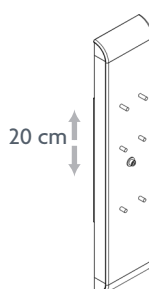

Max. user weight: Tested acc. to DS/ISO 17966:2016 (see max. user weight below)

VARIANT/MODEL

WAVE - 90 CM		WAVE - 76 CM	
			
250 kg Item no.: 40-40421 grey Item no.: 40-40426 red	330 kg Item no.: 40-40431 grey Item no.: 40-40436 red	250 kg Item no.: 40-40420 grey Item no.: 40-40425 red	
STRAIGHT - 90 CM		STRAIGHT - 76 CM	STRAIGHT - 66 CM
			
250 kg Item no.: 40-40402 grey Item no.: 40-40407 red	330 kg Item no.: 40-40430 grey Item no.: 40-40435 red	250 kg Item no.: 40-40401 grey Item no.: 40-40406 red	250 kg Item no.: 40-40400 grey Item no.: 40-40405 red

The anti-slip surface is available in grey (RAL 7037) and red (RAL 3003).

ACCESSORIES

Toilet roll holder
Item no.: 40-40452

Height adjustment
(Quick release)
Item no.: 40-40450

Height adjustment
(Adjusted with tool)
Item no.: 40-40451