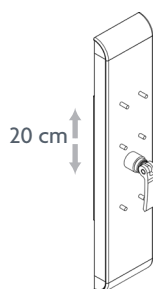

ROPOX TOILET SUPPORT ARMS

Height adjustment: 20 cm (with height adjustabel unit)

Max. user weight: Tested acc. to DS/ISO 17966:2016 (see max. user weight below)

VARIANT/MODEL

WAVE - 90 CM		WAVE - 76 CM	
250 kg Item no.: 40-40421 grey Item no.: 40-40426 red	330 kg Item no.: 40-40431 grey Item no.: 40-40436 red	250 kg Item no.: 40-40420 grey Item no.: 40-40425 red	
STRAIGHT - 90 CM		STRAIGHT - 76 CM	STRAIGHT - 66 CM
250 kg Item no.: 40-40402 grey Item no.: 40-40407 red	330 kg Item no.: 40-40430 grey Item no.: 40-40435 red	250 kg Item no.: 40-40401 grey Item no.: 40-40406 red	250 kg Item no.: 40-40400 grey Item no.: 40-40405 red

The anti-slip surface is available in grey (RAL 7037) and red (RAL 3003).

ACCESSORIES

Toilet roll holder
Item no.: 40-40452

Height adjustment
(Quick release)
Item no.: 40-40450