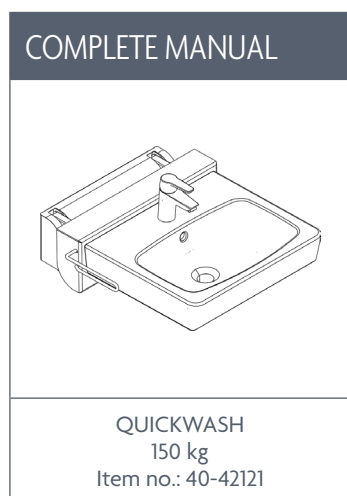

ROPOX QUICKWASH

Height adjustment: 14 cm
Movement out: 10 cm
Max. user weight: Testet acc. to DS/ISO 7966:2016
(see max. user weight below)

VARIANT/MODEL

Mixer tap and plumbing kit is included with the washbasin.

ACCESSORIES

Plug with overflow
Item no.: 40-40935

Mixer tap with
loop-lever 180 mm
Item no.: 40-44039

One-handle mixer tap
Item no.: 40-44040

Touchless mixer tap
Item no.: 40-44045

NB! Find more information about measurements, technical data, installation interfaces and much more under the product and in the instruction manuals on our website.

The items are produced according to the following Standard: DS / ISO 17966:2016

ROPOX A/S · Ringstedgade 221 · 4700 Naestved, Denmark – Phone: +45 5575 0500 · info@ropox.com · www.ropox.com

ROPOX™

BETTER WAYS TO BETTER DAYS

– A PART OF AddLife