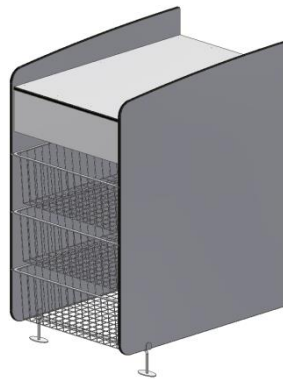

1. Technical data

Product name:	Ropox Basket unit
Item numbers:	50-50696 – Ropox Basket unit with wash basin 50-50697 – Ropox Basket unit without wash basin
Working height:	95 cm
Material:	Steel 37
Table top and side covers:	Compact Laminate
Surface treatment:	Powder coating
Max. load on frame (static):	30 kg evenly distributed over the table top
Complaint:	See Complaint
Manufacturer	Ropox A/S, DK-4700 Næstved, Tel.: +45 55 75 05 00 e-mail: info@ropox.dk , www.ropox.dk

2. Models

With wash basin

Without wash basin

3. Dimensions

4. List of components

Side cover left 1 pc.

Item number: 50*50670-211

Side cover right 1 pc.

Item number: 50*50670-212

Tabletop 1 pc.

Provided with brackets

Item number:

Tabletop with cutout for wash basin: 50*50670-213

Tabletop without cutout for wash basin: 50*50670-225

Front fascia 50*50670-214 1 pc.