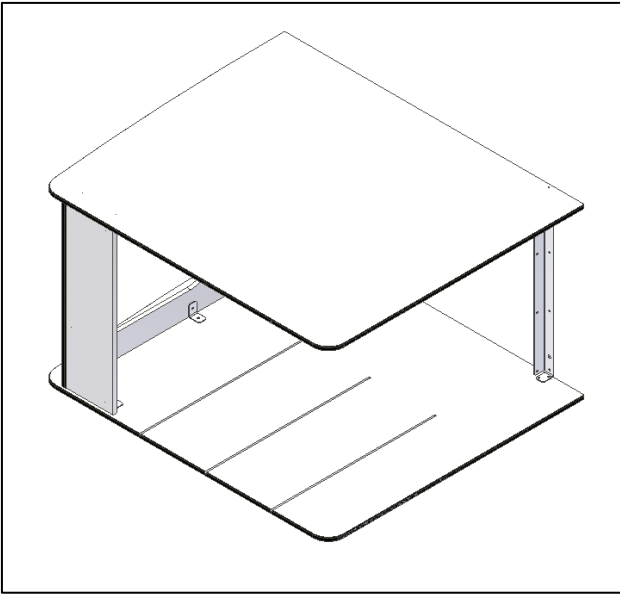

1. Technical data

Product name:	Ropox Basket unit
Item numbers:	50-50696 – Ropox Basket unit with wash basin 50-50697 – Ropox Basket unit without wash basin
Working height:	95 cm
Material:	Steel 37
Table top and side covers:	Compact Laminate
Surface treatment:	Powder coating
Max. load on frame (static):	30 kg evenly distributed over the table top
Complaint:	See Complaint
Manufacturer	Ropox A/S, DK-4700 Næstved, Tel.: +45 55 75 05 00 e-mail: info@ropox.dk , www.ropox.dk

Item number: 50*50670-212

Tabletop 1 pc.

Provided with brackets

Item number:

Tabletop with cutout for wash basin: 50*50670-213

Tabletop without cutout for wash basin: 50*50670-225

Front fascia 50*50670-214 1 pc.

Provided with brackets

Wire baskets 3 pcs.

Bracket 50*50670-215: 3 pcs.
2 pcs. is mounted on the tabletop

Supporting foot 50*50670-218: 1 pc.

Bracket 50*50670-217 4 pcs.
2 pcs. is mounted on the tabletop
2 pcs. is mounted on the front fascia

Sink 97001342 1 pc.

Angle with coupling 1 pc.

Screw Ø4,8x9,5 torx 95091009: 20 pcs.

5. Mounting instructions

Mount tabletop to side cover.

Mount opposite side cover.

Mount supporting foot, sink and angle with coupling.