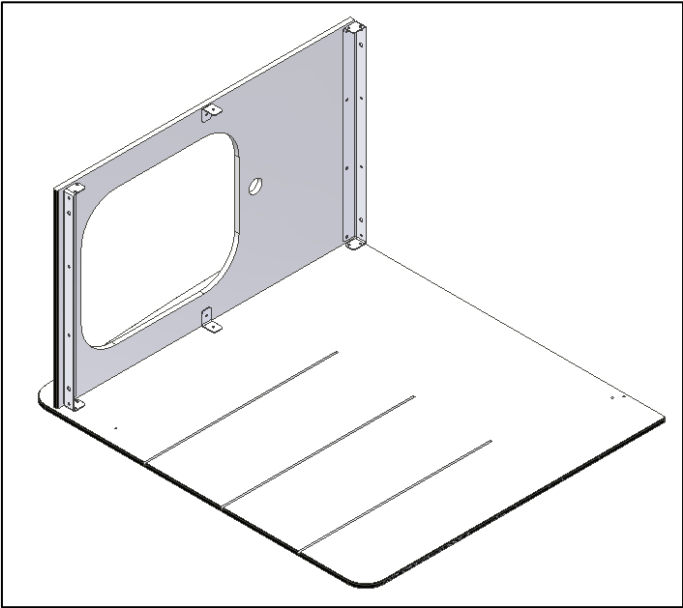

1. Technical data

Product name:	Ropox Basket unit
Item numbers:	50-50696 – Ropox Basket unit with wash basin 50-50697 – Ropox Basket unit without wash basin
Working height:	95 cm
Material:	Steel 37
Table top and side covers:	Compact Laminate
Surface treatment:	Powder coating
Max. load on frame (static):	30 kg evenly distributed over the table top
Complaint:	See Complaint
Manufacturer	Ropox A/S, DK-4700 Næstved, Tel.: +45 55 75 05 00 e-mail: info@ropox.dk , www.ropox.dk

2. Models

With wash basin

Without wash basin

3. Dimensions

4. List of components

Side cover left 1 pc.

Item number: 50*50670-211

Side cover right 1 pc.

Provided with brackets

Wire baskets 3 pcs.

Bracket 50*50670-215: 3 pcs.
2 pcs. is mounted on the tabletop

Supporting foot 50*50670-218: 1 pc.

Bracket 50*50670-217 4 pcs.
2 pcs. is mounted on the tabletop
2 pcs. is mounted on the front fascia

Sink 97001342 1 pc.

Angle with coupling 1 pc.

Screw Ø4,8x9,5 torx 95091009: 20 pcs.

5. Mounting instructions

Mount tabletop to side cover.

Mount opposite side cover.

Mount supporting foot, sink and angle with coupling.