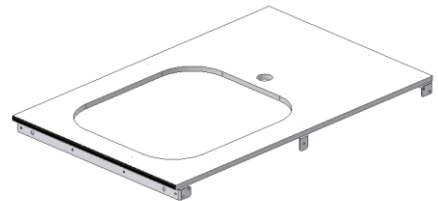

1. Technical data

Product name:	Ropox Basket unit
Item numbers:	50-50696 – Ropox Basket unit with wash basin 50-50697 – Ropox Basket unit without wash basin
Working height:	95 cm
Material:	Steel 37
Table top and side covers:	Compact Laminate
Surface treatment:	Powder coating
Max. load on frame (static):	30 kg evenly distributed over the table top
Complaint:	See Complaint
Manufacturer	Ropox A/S, DK-4700 Næstved, Tel.: +45 55 75 05 00 e-mail: info@ropox.dk , www.ropox.dk

Item number: 50*50670-212

Tabletop 1 pc.

Provided with brackets

Item number:

Tabletop with cutout for wash basin: 50*50670-213

Tabletop without cutout for wash basin: 50*50670-225

Front fascia 50*50670-214 1 pc.

Provided with brackets

Wire baskets 3 pcs.

Bracket 50*50670-215: 3 pcs.
2 pcs. is mounted on the tabletop

Supporting foot 50*50670-218: 1 pc.

Bracket 50*50670-217 4 pcs.
2 pcs. is mounted on the tabletop
2 pcs. is mounted on the front fascia

Sink 97001342 1 pc.

Angle with coupling 1 pc.

Screw Ø4,8x9,5 torx 95091009: 20 pcs.

5. Mounting instructions

Mount tabletop to side cover.

Mount opposite side cover.

Mount supporting foot, sink and angle with coupling.