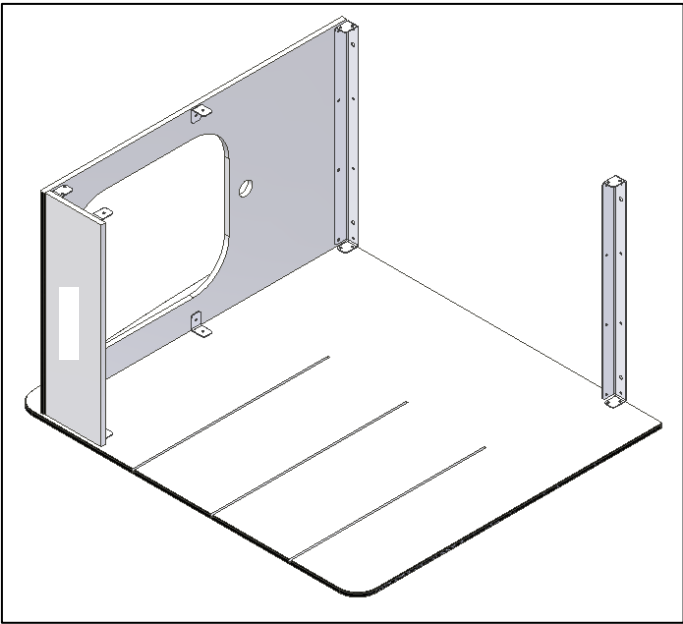

1. Technical data

Product name:	Ropox Basket unit
Item numbers:	50-50696 – Ropox Basket unit with wash basin 50-50697 – Ropox Basket unit without wash basin
Working height:	95 cm
Material:	Steel 37
Table top and side covers:	Compact Laminate
Surface treatment:	Powder coating
Max. load on frame (static):	30 kg evenly distributed over the table top
Complaint:	See Complaint
Manufacturer	Ropox A/S, DK-4700 Næstved, Tel.: +45 55 75 05 00 e-mail: info@ropox.dk , www.ropox.dk

Item number: 50*50670-212

Tabletop 1 pc.

Provided with brackets

Item number:

Tabletop with cutout for wash basin: 50*50670-213

Tabletop without cutout for wash basin: 50*50670-225

Front fascia 50*50670-214 1 pc.

Provided with brackets

Wire baskets 3 pcs.

Bracket 50*50670-215: 3 pcs.
2 pcs. is mounted on the tabletop

Supporting foot 50*50670-218: 1 pc.

Bracket 50*50670-217 4 pcs.
2 pcs. is mounted on the tabletop
2 pcs. is mounted on the front fascia

Sink 97001342 1 pc.

Angle with coupling 1 pc.

Screw Ø4,8x9,5 torx 95091009: 20 pcs.

5. Mounting instructions

Mount tabletop to side cover.

Mount opposite side cover.

Mount supporting foot, sink and angle with coupling.