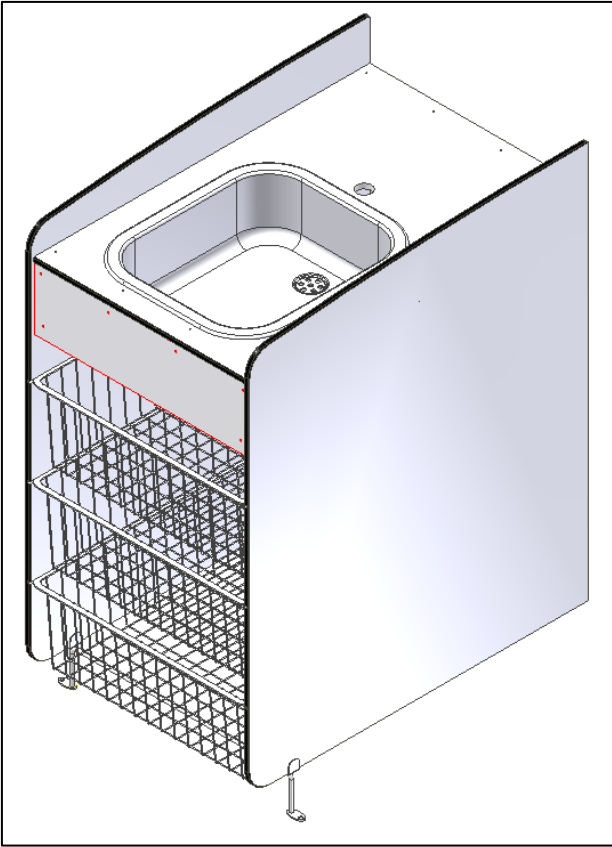

1. Technical data

Product name:	Ropox Basket unit
Item numbers:	50-50696 – Ropox Basket unit with wash basin 50-50697 – Ropox Basket unit without wash basin
Working height:	95 cm
Material:	Steel 37
Table top and side covers:	Compact Laminate
Surface treatment:	Powder coating
Max. load on frame (static):	30 kg evenly distributed over the table top
Complaint:	See Complaint
Manufacturer	Ropox A/S, DK-4700 Næstved, Tel.: +45 55 75 05 00 e-mail: info@ropox.dk , www.ropox.dk

Item number: 50*50670-212

Tabletop 1 pc.

Provided with brackets

Item number:

Tabletop with cutout for wash basin: 50*50670-213

Tabletop without cutout for wash basin: 50*50670-225

Front fascia 50*50670-214 1 pc.

Sink 97001342 1 pc.

Angle with coupling 1 pc.

Screw Ø4,8x9,5 torx 95091009: 20 pcs.

5. Mounting instructions

Mount tabletop to side cover.

Mount opposite side cover.

Mount supporting foot, sink and angle with coupling.

Fasten Basket unit to wall & mount wire baskets.

6. Cleaning/ maintenance

Ropox Basket unit are maintenance-free. However, for safety reasons we recommend regular inspection of all assembly bolts to ensure correct and secure fastening.