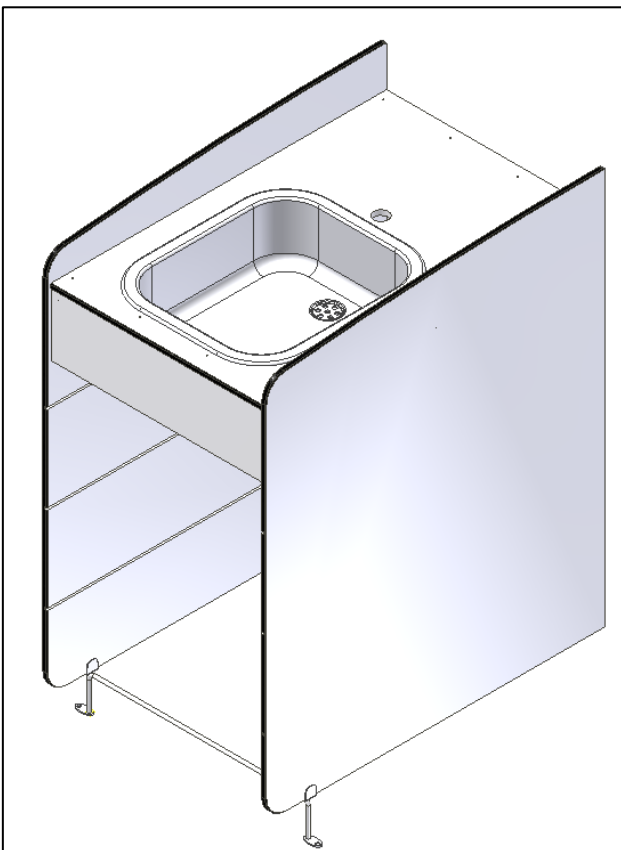

1. Technical data

Product name:	Ropox Basket unit
Item numbers:	50-50696 – Ropox Basket unit with wash basin 50-50697 – Ropox Basket unit without wash basin
Working height:	95 cm
Material:	Steel 37
Table top and side covers:	Compact Laminate
Surface treatment:	Powder coating
Max. load on frame (static):	30 kg evenly distributed over the table top
Complaint:	See Complaint
Manufacturer	Ropox A/S, DK-4700 Næstved, Tel.: +45 55 75 05 00 e-mail: info@ropox.dk , www.ropox.dk

2. Models

With wash basin

Without wash basin

3. Dimensions

4. List of components

Side cover left 1 pc.

Item number: 50*50670-211

Side cover right 1 pc.

Item number: 50*50670-212

Tabletop 1 pc.

Provided with brackets

Item number:

Tabletop with cutout for wash basin: 50*50670-213

Tabletop without cutout for wash basin: 50*50670-225

Front fascia 50*50670-214 1 pc.

Sink 97001342 1 pc.

Angle with coupling 1 pc.

Screw Ø4,8x9,5 torx 95091009: 20 pcs.

5. Mounting instructions

Mount tabletop to side cover.

Mount opposite side cover.

Mount supporting foot, sink and angle with coupling.