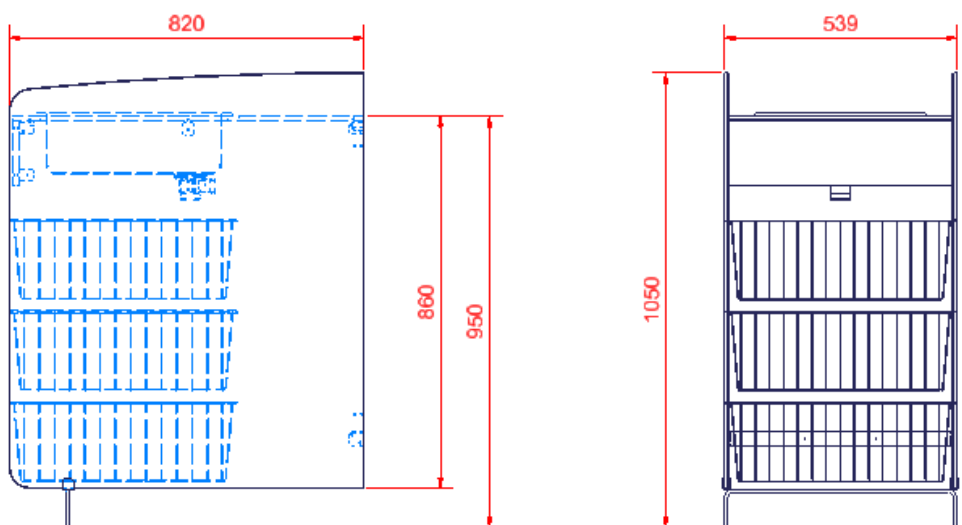

1. Technical data

Product name:	Ropox Basket unit
Item numbers:	50-50696 – Ropox Basket unit with wash basin 50-50697 – Ropox Basket unit without wash basin
Working height:	95 cm
Material:	Steel 37
Table top and side covers:	Compact Laminate
Surface treatment:	Powder coating
Max. load on frame (static):	30 kg evenly distributed over the table top
Complaint:	See Complaint
Manufacturer	Ropox A/S, DK-4700 Næstved, Tel.: +45 55 75 05 00 e-mail: info@ropox.dk , www.ropox.dk

2. Models

With wash basin

Without wash basin

3. Dimensions

4. List of components

Side cover left 1 pc.

Item number: 50*50670-211

Side cover right 1 pc.

Item number: 50*50670-212

Tabletop 1 pc.

Provided with brackets

Item number:

Tabletop with cutout for wash basin: 50*50670-213

Tabletop without cutout for wash basin: 50*50670-225

Front fascia 50*50670-214 1 pc.

Sink 97001342 1 pc.

Angle with coupling 1 pc.

Screw Ø4,8x9,5 torx 95091009: 20 pcs.

5. Mounting instructions

Mount tabletop to side cover.

Mount opposite side cover.

Mount supporting foot, sink and angle with coupling.