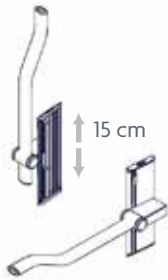

ROPOX TOILET LIFTER

Height adjustment: Electric 25 cm (from 40-65 cm)
Manual 22 cm (from 40-62 cm)

Maximum load: Max. user load cf.
DS / ISO 17966:2016

VARIANT/MODEL

TOILET LIFTER	
Electric Item no.: 40-45027	Manual Item no.: 40-45026

Toilet lifter unit in bottom position: Model Electric/Manual 115,4x 52,3 x 20,5 cm.

Geberit "top of the line" cisterne components.

Dual flushing system that can be adjusted for "green building" requirements with 2 and 4,5 liter flush.

ACCESSORIES

Height adjustable
Toilet support arms, Wave
Item no.: 40-45013 (66 cm)
Item no.: 40-45014 (88 cm)

Toilet roll holder
Item no.: 40-40910

Height adjustable
Toilet support arms, Straight
Item no.: 40-45011 (66 cm)
Item no.: 40-45012 (88 cm)