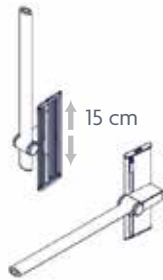

## ACCESSORIES

Height adjustable  
Toilet support arms, Wave  
Item no.: 40-45013 (66 cm)  
Item no.: 40-45014 (88 cm)

Toilet roll holder  
Item no.: 40-40910

Height adjustable  
Toilet support arms, Straight  
Item no.: 40-45011 (66 cm)  
Item no.: 40-45012 (88 cm)

Standing/Sitting attachment  
Item no.: 40-40925

Wall-hung toilet, Short model  
Extra dirt-repellent surface  
V-nr: 40-44070  
(depth 56 cm)

Long backrest  
Item no.: 40-45100

Wall-hung toilet, Long model  
Extra dirt-repellent surface  
V-nr: 40-44071  
(depth 70 cm)