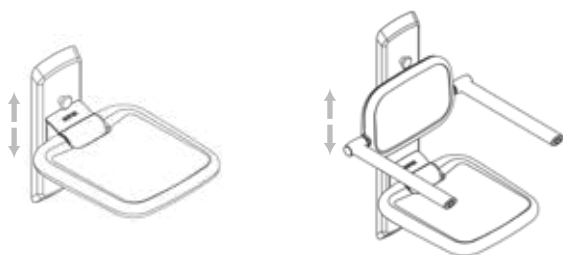

ROPOX SHOWER SEAT

Height adjustment: 12,5 cm

Max. user weight: Tested acc. to DS/ISO 17966:2016 (see max. user weight below)

VARIANT/MODEL

SHOWER SEATS	
With leg 200 kg Item no.: 40-43011	Without leg 150 kg Item no.: 40-43016

BACKRESTS	
With arm support Item no.: 40-43025	Without arm support Item no.: 40-43030

The shower seat and the arm supports are foldable which provides more space in the bathroom.

ACCESSORIES

Height adjustable unit for shower seat
Item no.: 40-4304

Height adjustable unit for shower seat and backrest
Item no.: 40-43043

NB! Find more information about measurements, technical data, installation interfaces and much more under the product and in the instruction manuals on our website.

The items are produced according to the following Standard: DS/ISO 17966:2016.

ROPOX A/S · Ringstedgade 221 · 4700 Naestved, Denmark · Phone: +45 5575 0500 · info@ropox.com · www.ropox.com

ROPOX^{TM}
BETTER WAYS TO BETTER DAYS

No.1962308-0221