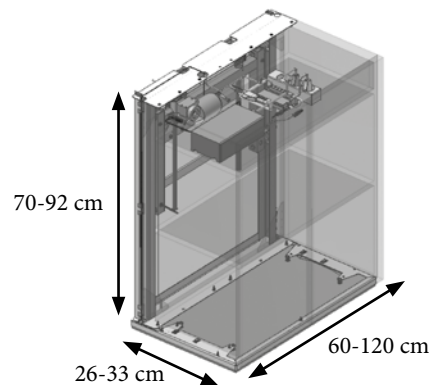

You can combine other upper cabinets with the VertiElectric system.

Controlled by an integrated press pad in for example the kitchen fascia.

VertiElectric – frame for 40-50 cm wall unit,
 30-40604 – 30-40605

Unit sizes for wall unit

VertiElectric – frame for 60 cm wall unit,
 30-40606 – 30-40612

Unit sizes for wall unit
 30-40613 – 30-40618

ACCESSORIES

Safety stop plate

Press pad,
 large, 14x7 cm
 30-67841

Smart box
 30-69002