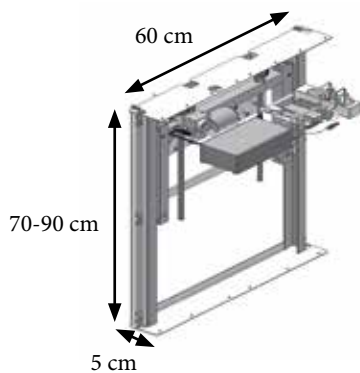

You can combine other upper cabinets with the VertiElectric system.

Controlled by an integrated press pad in for example the kitchen fascia.

VertiElectric – frame for 40-50 cm wall unit,
 30-40604 – 30-40605

Unit sizes for wall unit

VertiElectric – frame for 60 cm wall unit,
 30-40606 – 30-40612

Unit sizes for wall unit
 30-40613 – 30-40618

ACCESSORIES

Safety stop plate

Press pad,
 large, 14x7 cm
 30-67841

Smart box
 30-69002