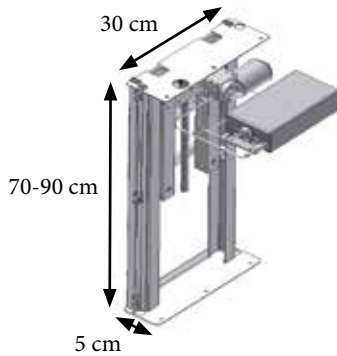

”Your cabinet comes down to help you reach in”

VERTIELECTRIC

YOUR KITCHEN CABINET WILL REACH NEW HEIGHTS

Electrical height adjustable system where the whole upper cabinet goes straight up and down and enables the user to reach items in the cabinets.

Ideal for very short people or wheelchairs users in private homes, homes for elderly people, institutions and others.

The system is especially useful for wheelchair users as the tabletop becomes free space when the cabinet is raised up.

You can combine other upper cabinets with the VertiElectric system.

Controlled by an integrated press pad in for example the kitchen fascia.

VertiElectric – frame for 40-50 cm wall unit,
 30-40604 – 30-40605

Unit sizes for wall unit

VertiElectric – frame for 60 cm wall unit,
 30-40606 – 30-40612

Unit sizes for wall unit
 30-40613 – 30-40618

ACCESSORIES

Safety stop plate

Press pad,
 large, 14x7 cm
 30-67841

Smart box
 30-69002