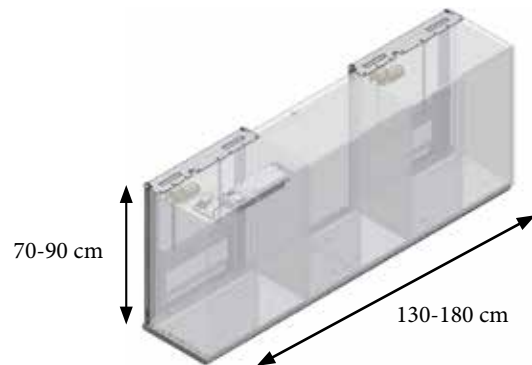

Ideal for very short people or wheelchairs users in private homes, homes for elderly people, institutions and others.

The system is especially useful for wheelchair users as the tabletop becomes free space when the cabinet is raised up.

You can combine other upper cabinets with the VertiElectric system.

Controlled by an integrated press pad in for example the kitchen fascia.

VertiElectric – frame for 40-50 cm wall unit,
 30-40604 – 30-40605

Unit sizes for wall unit

VertiElectric – frame for 60 cm wall unit,
 30-40606 – 30-40612

Unit sizes for wall unit
 30-40613 – 30-40618

ACCESSORIES

Safety stop plate

Press pad,
 large, 14x7 cm
 30-67841

Smart box
 30-69002